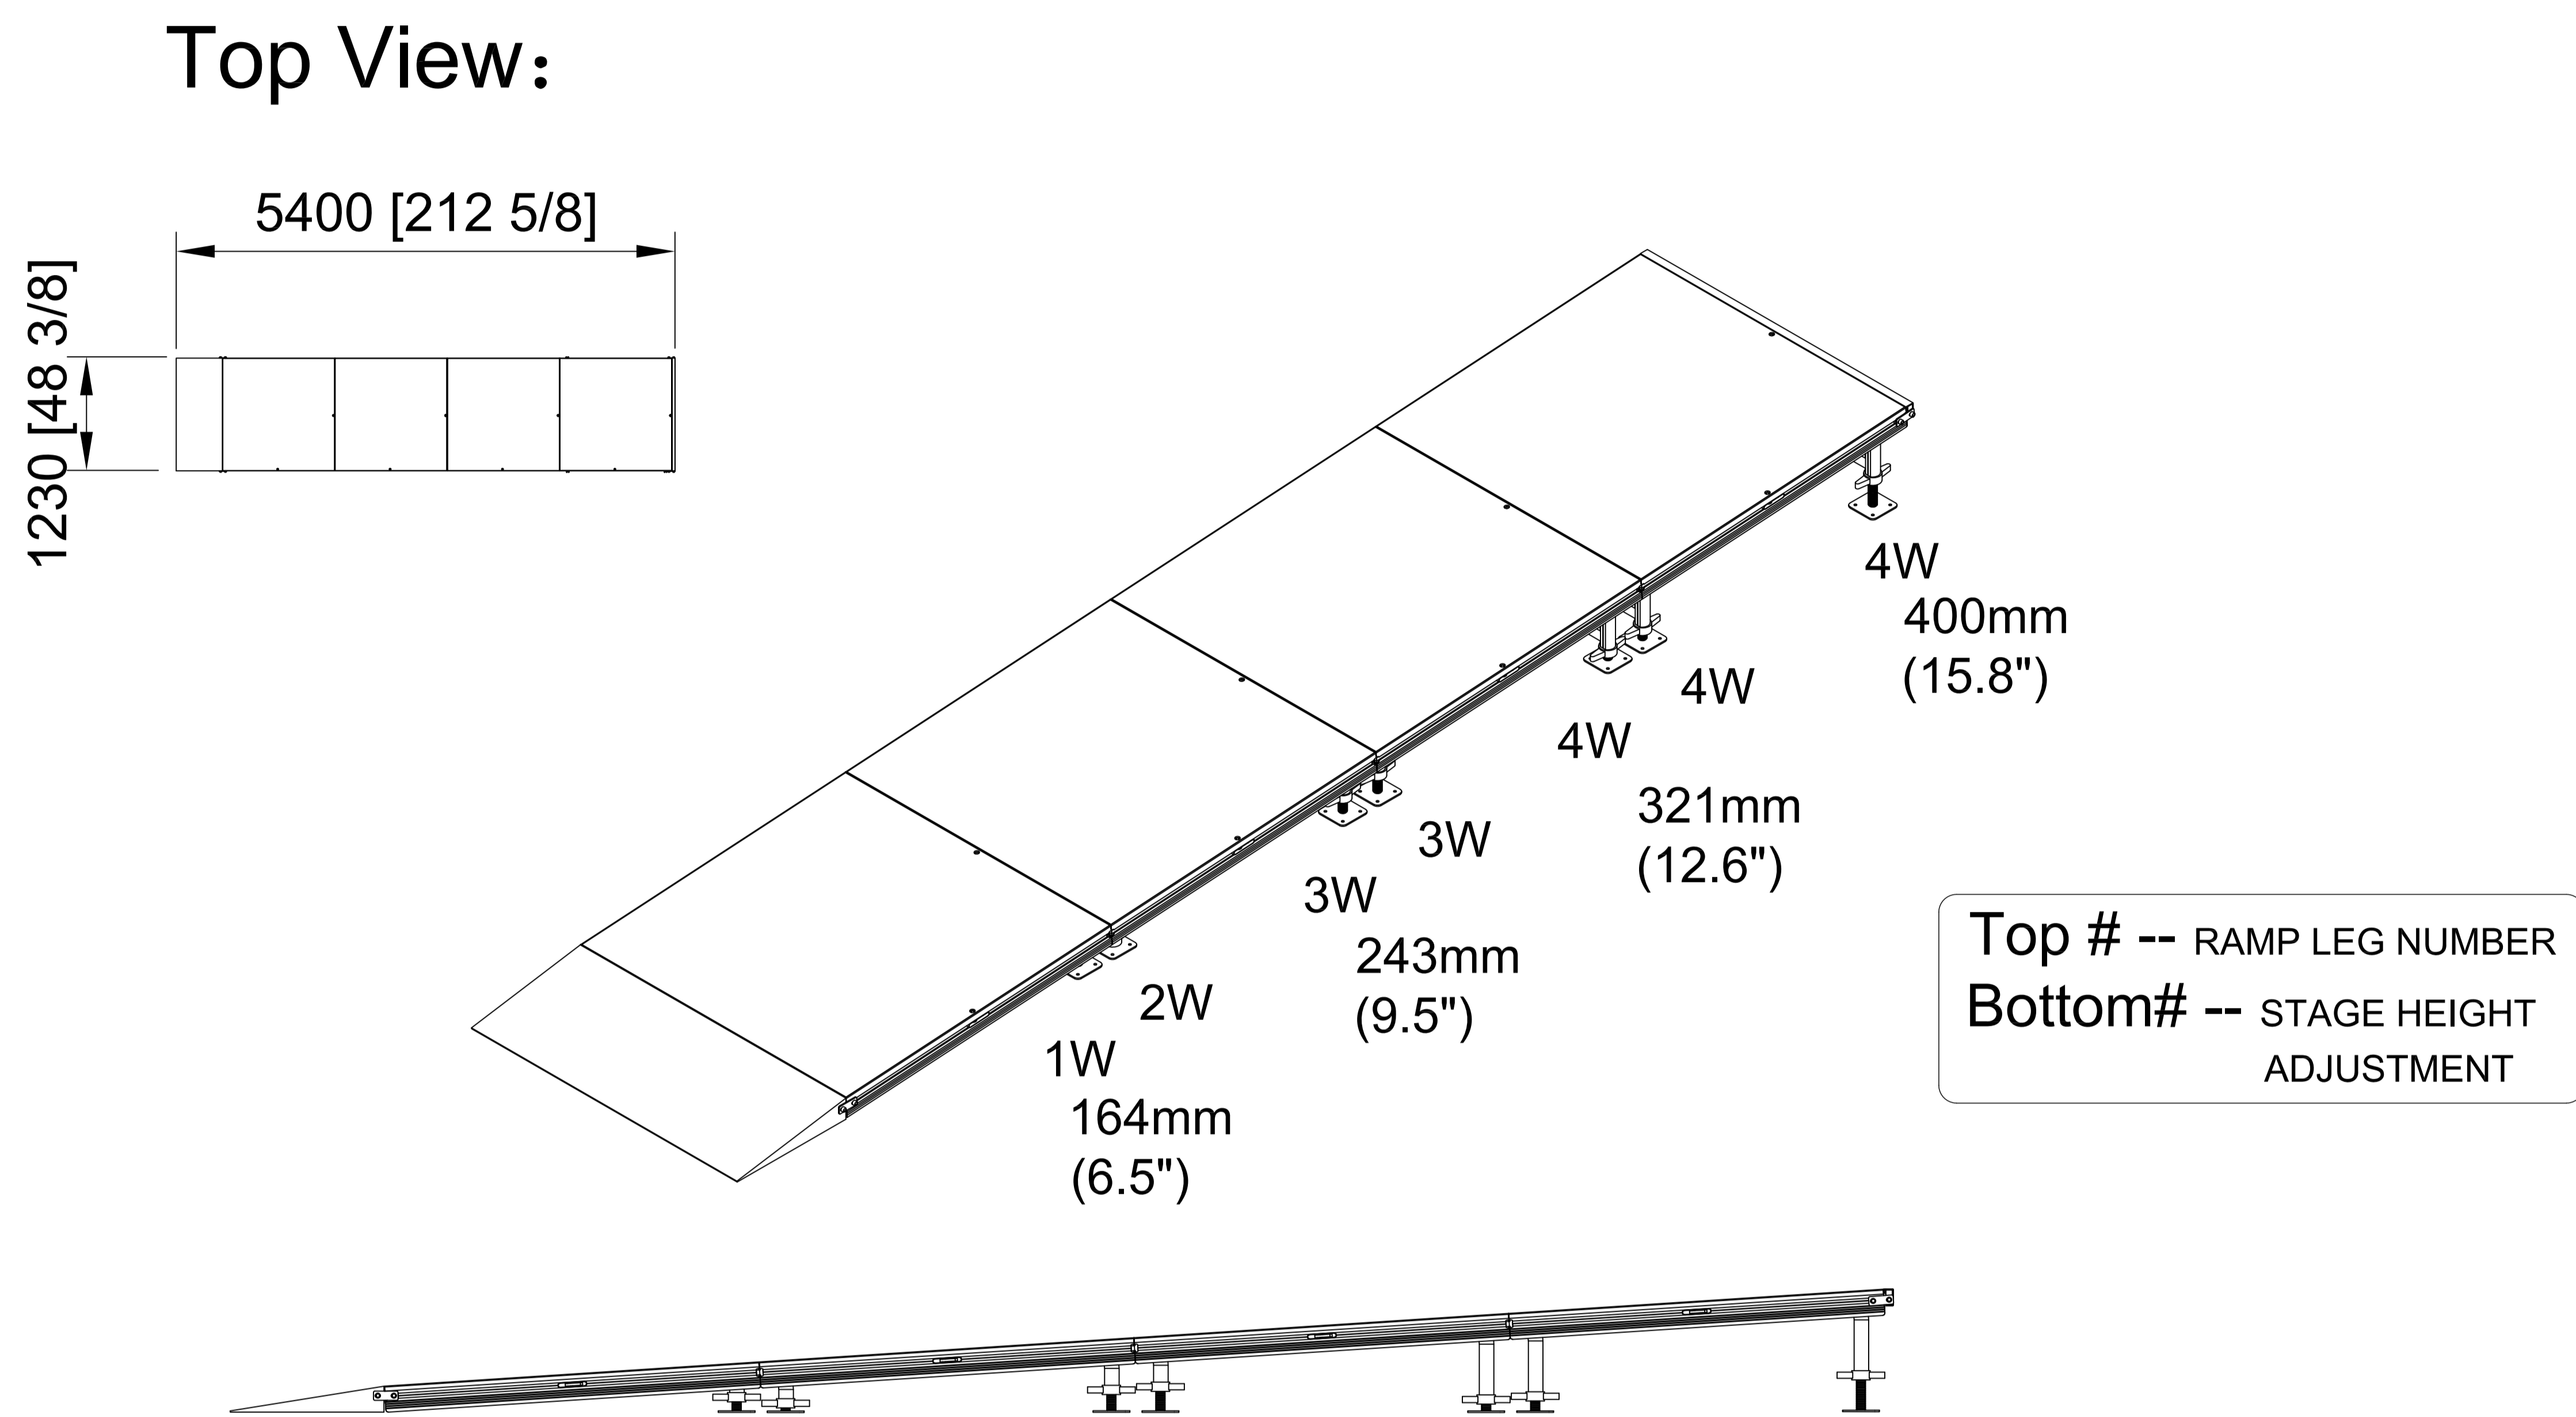

R16WI, R16WC, R16WAL

Wheelchair ramp with guardrail for 16 inches high stages
(guardrail not show)

SKU	DESCRIPTION	PCS PER MASTER PACK	QTY IN SET
QLP4C or QLP4I or QLP4AL	4 ft x 4 ft Carpet Finish platform 4 ft x 4 ft Industrial Finish platform 4 ft x 4 ft Aluminum Finish platform	1	4
RBP or RBPAL	4ft Metal ramp bottom plate with mounting hardware 4ft Aluminum ramp bottom plate with mounting hardware	1	1
RUCP or RUCPAL	4ft Metal / aluminum ramp to stage connecting panel with mounting hardware 4ft Aluminum ramp to stage connecting panel with mounting hardware	1	1
RL1W	Wheelchair ramp leg # 1 - leg base included	1	1
RL2W	Wheelchair ramp leg # 2 - leg base included	1	1
RL3W	Wheelchair ramp leg # 3 - leg base included	1	2
RL4W	Wheelchair ramp leg # 4 - leg base in separate box	1	3
RLBASE	Leg base	2	3
QLGRD4	Guardrails for 4x4 platform with clamp and mounting hardware	2	3
RAGR4	Adjustable guardrails for 4ft ramp platform with clamp and mounting hardware	2	1